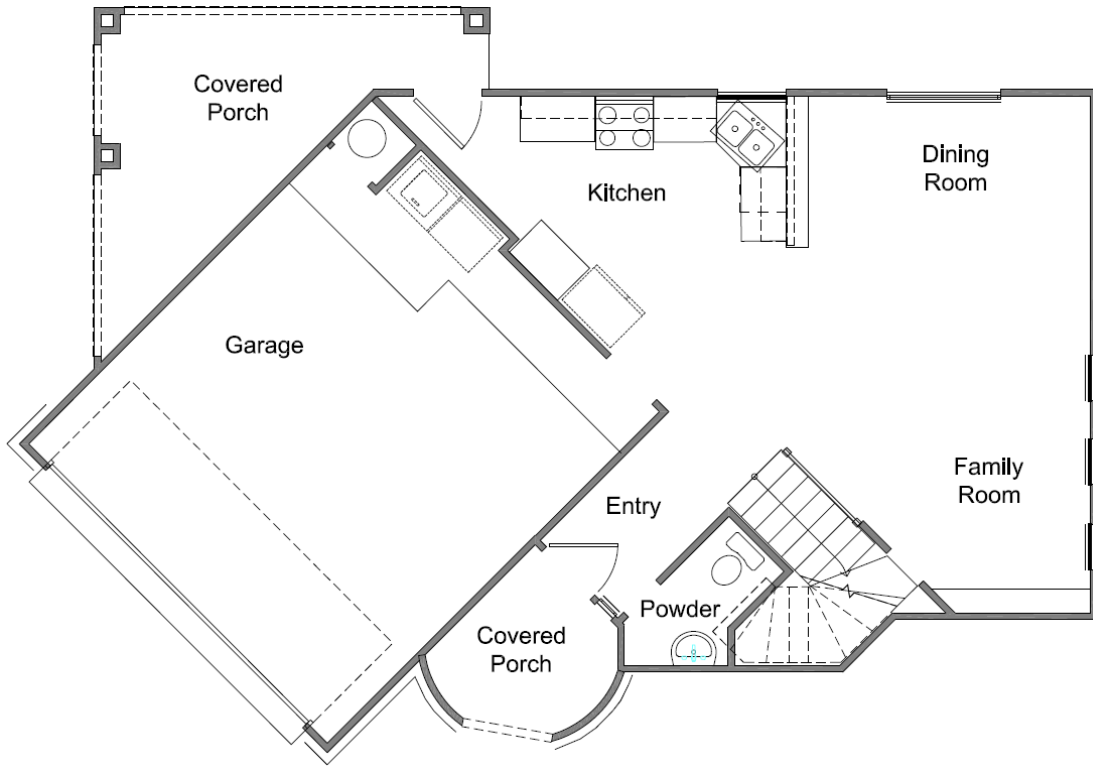

# **The Terrassa**

Stucco walls give this beautiful two-story home a great southwestern feel.

Sq Ft: **1512** - Sq Meters: **140.47** - Bedrooms: **3 or 4** - Bathrooms: **2.5** - Garages: **2** - **Two Story**

## **First Floor**

## **Second Floor**

## First Floor