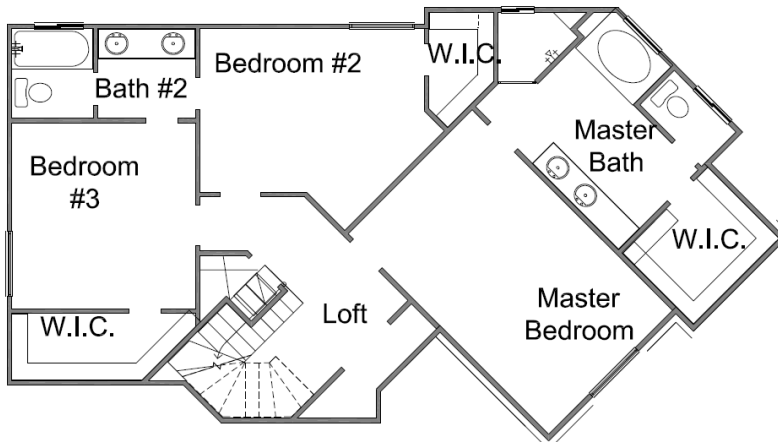

Second Floor