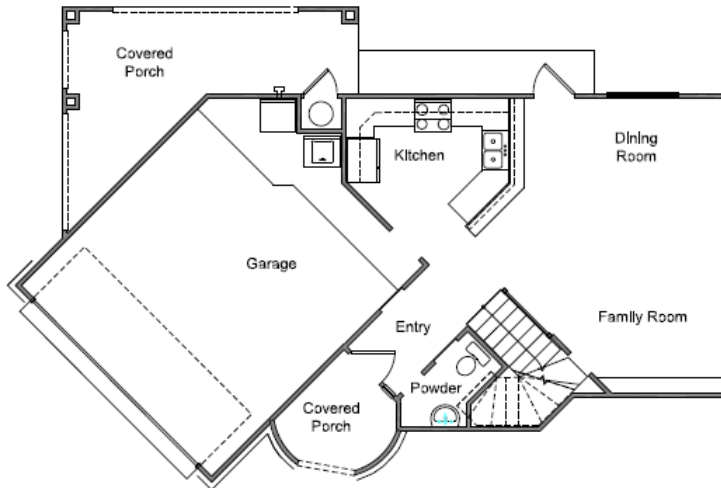

# **The Terrassa**

Stucco walls give this beautiful two-story home a great southwestern feel.

Sq Ft: **1512** - Sq Meters: **140.47** - Bedrooms: **3 or 4** - Bathrooms: **2.5** - Garages: **2** - **Two Story**

## **First Floor**

## First Floor

## Second Floor