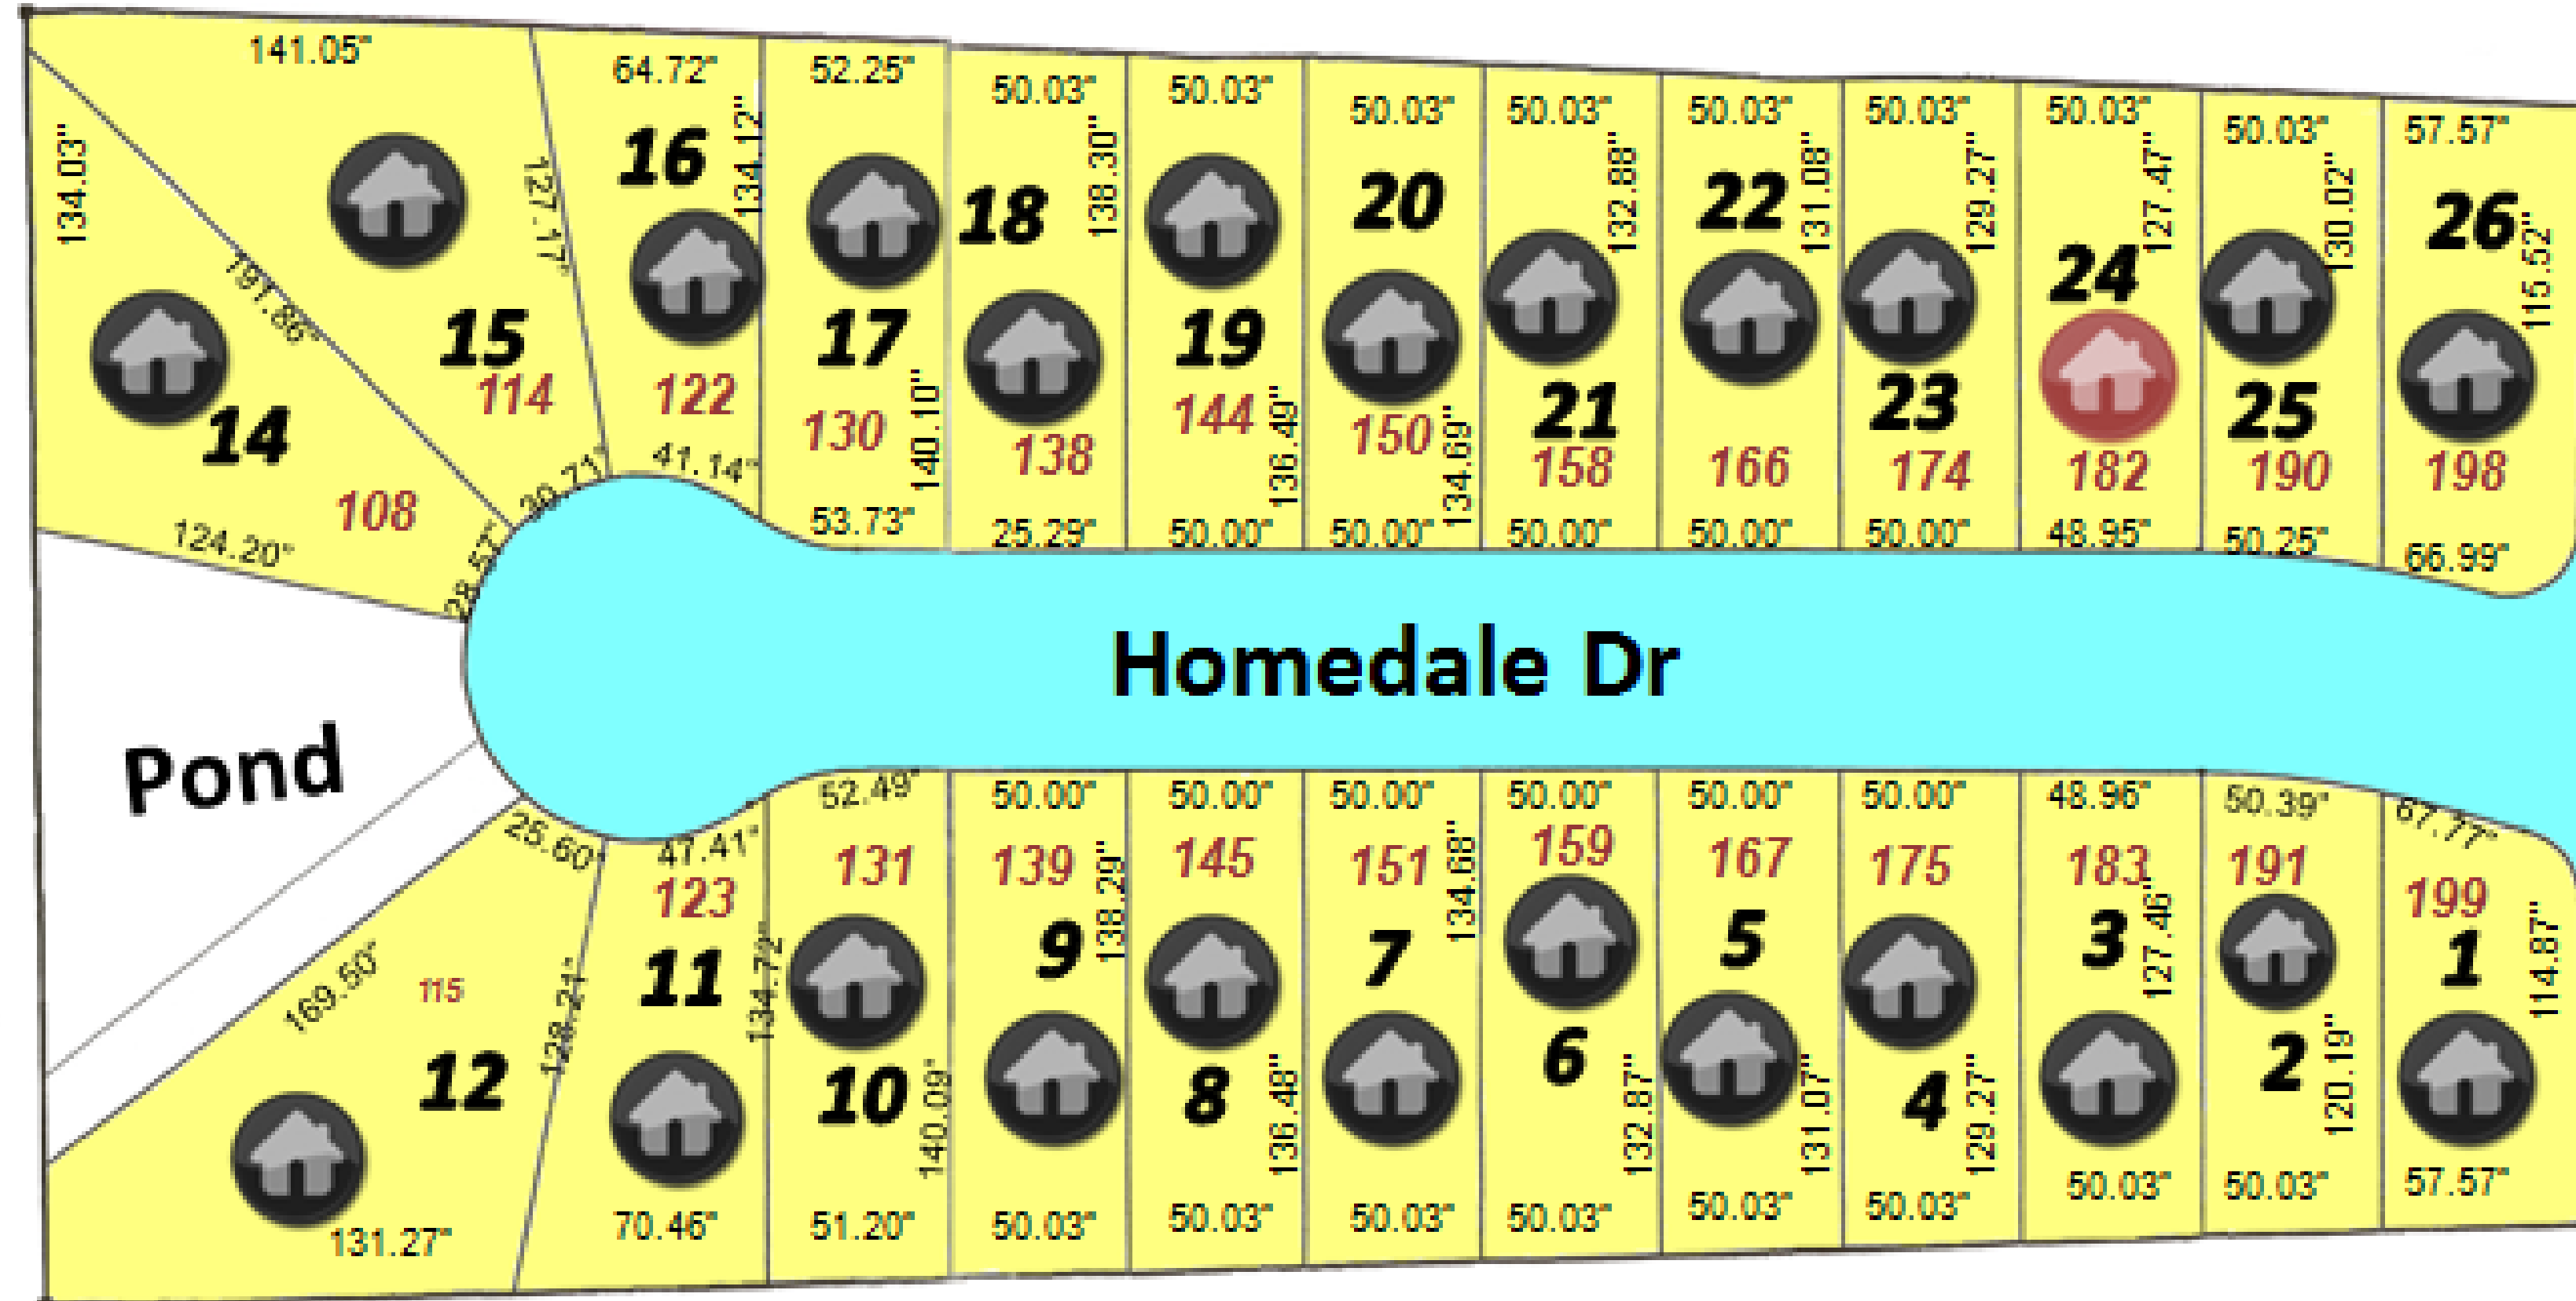

## 🏠 Model Home

**Vitoria 846**

### Floor Plan

## Location

## Driving Directions

- A** 1. Take the ramp on the left onto I-10 E
2. Take the exit toward TX-1281/Horizon City/Socorro
3. Merge onto Gateway Blvd E
4. Turn left onto Farm-To-Market Rd 1281 E/Horizon Blvd
5. Turn right onto Ellsworth Dr
6. Slight left onto Cameldale Dr
7. Take the 2nd left onto Homedale Dr