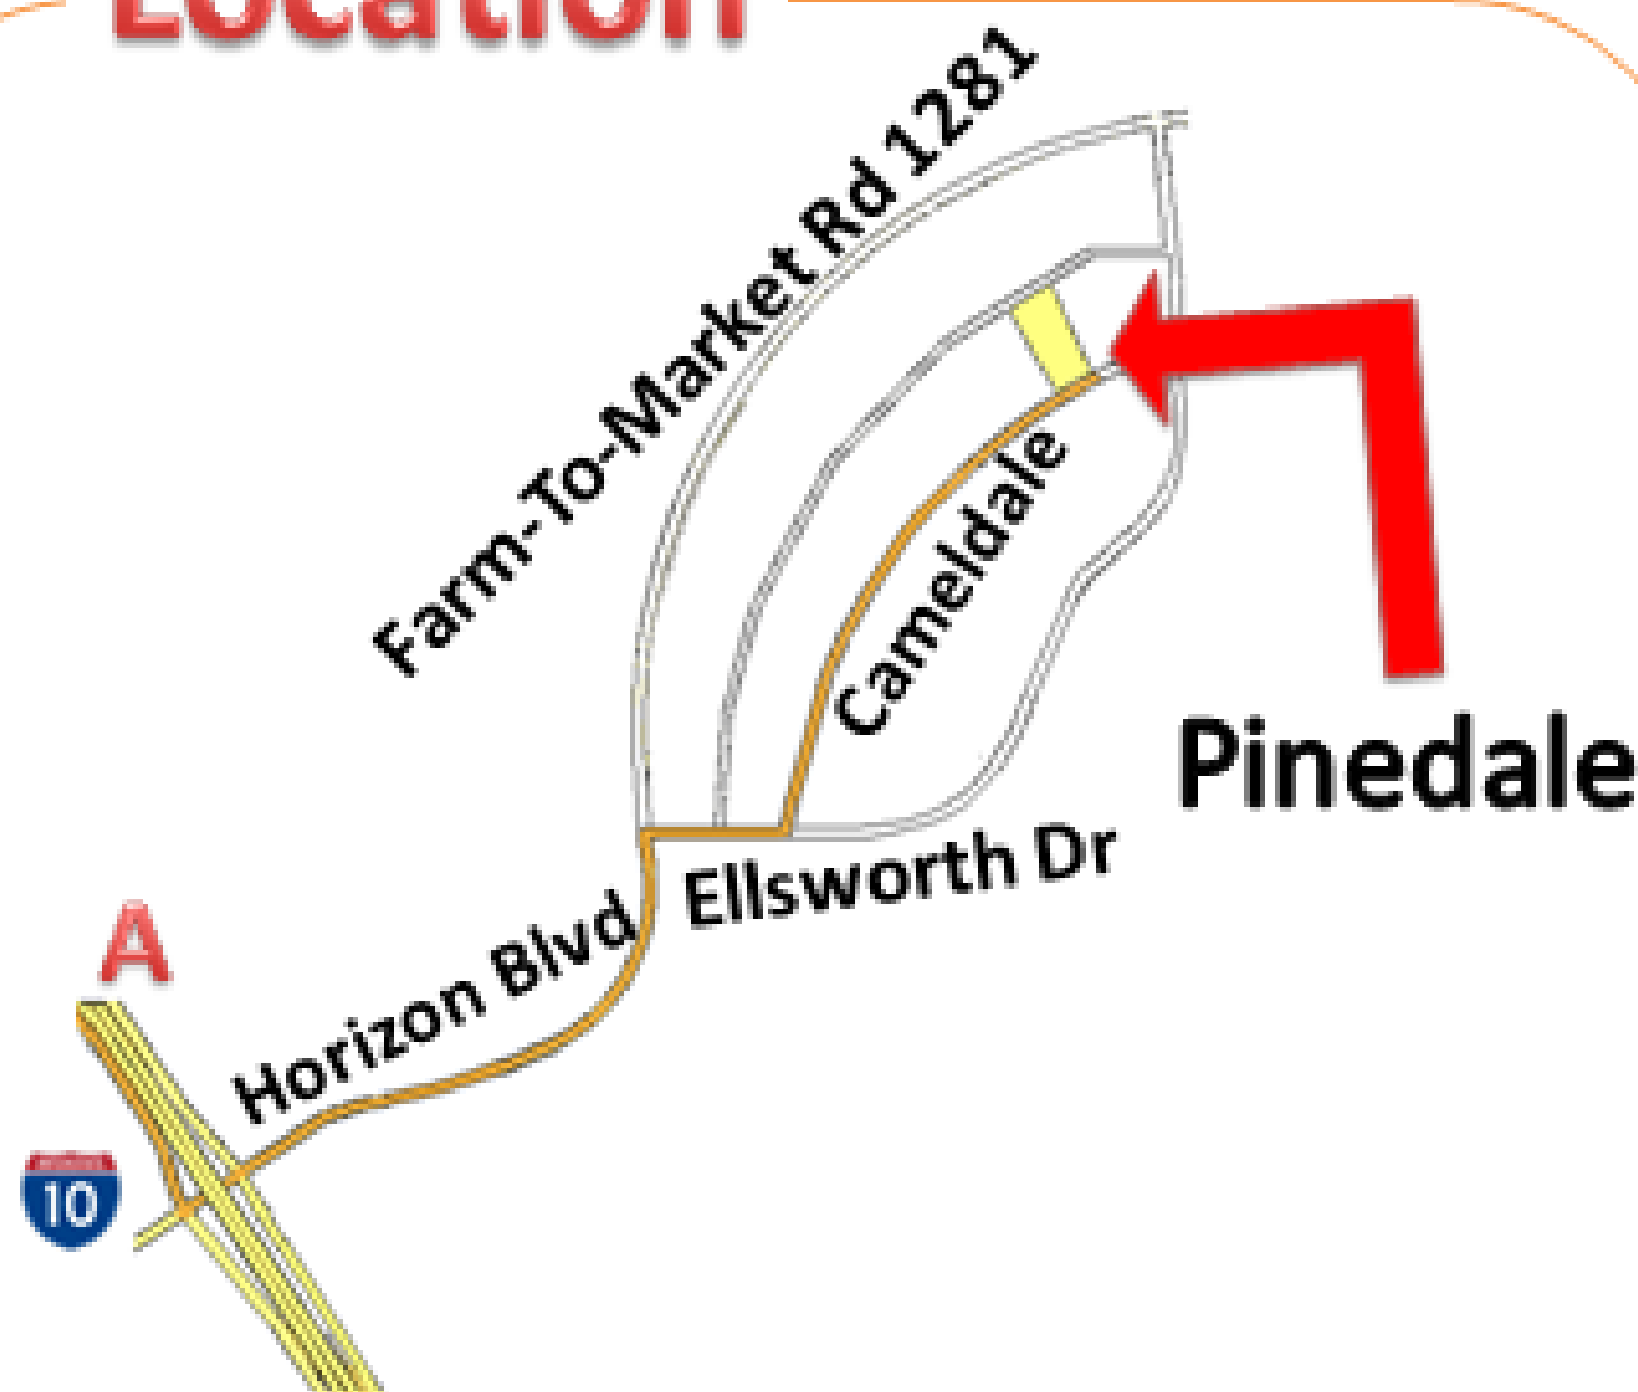

## 🏠 Model Home

**Vitoria 846**

## Location

## Driving Directions

- A** 1. Take the ramp on the left onto I-10 E
2. Take the exit toward TX-1281/Horizon City/Socorro
3. Merge onto Gateway Blvd E
4. Turn left onto Farm-To-Market Rd 1281 E/Horizon Blvd
5. Turn right onto Ellsworth Dr
6. Slight left onto Cameldale Dr
7. Take the 2nd left onto Homedale Dr