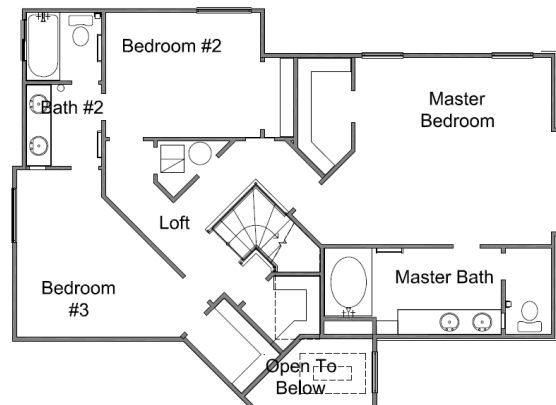

The Cecelia

Stucco walls give this beautiful two-story home a great southwestern feel.

Sq Ft: **1350** - Sq Meters: **125.42** - Bedrooms: **3** - Bathrooms: **2.5** - Garages: **2** - **Two Story**

First Floor

Second Floor

First Floor

Second Floor