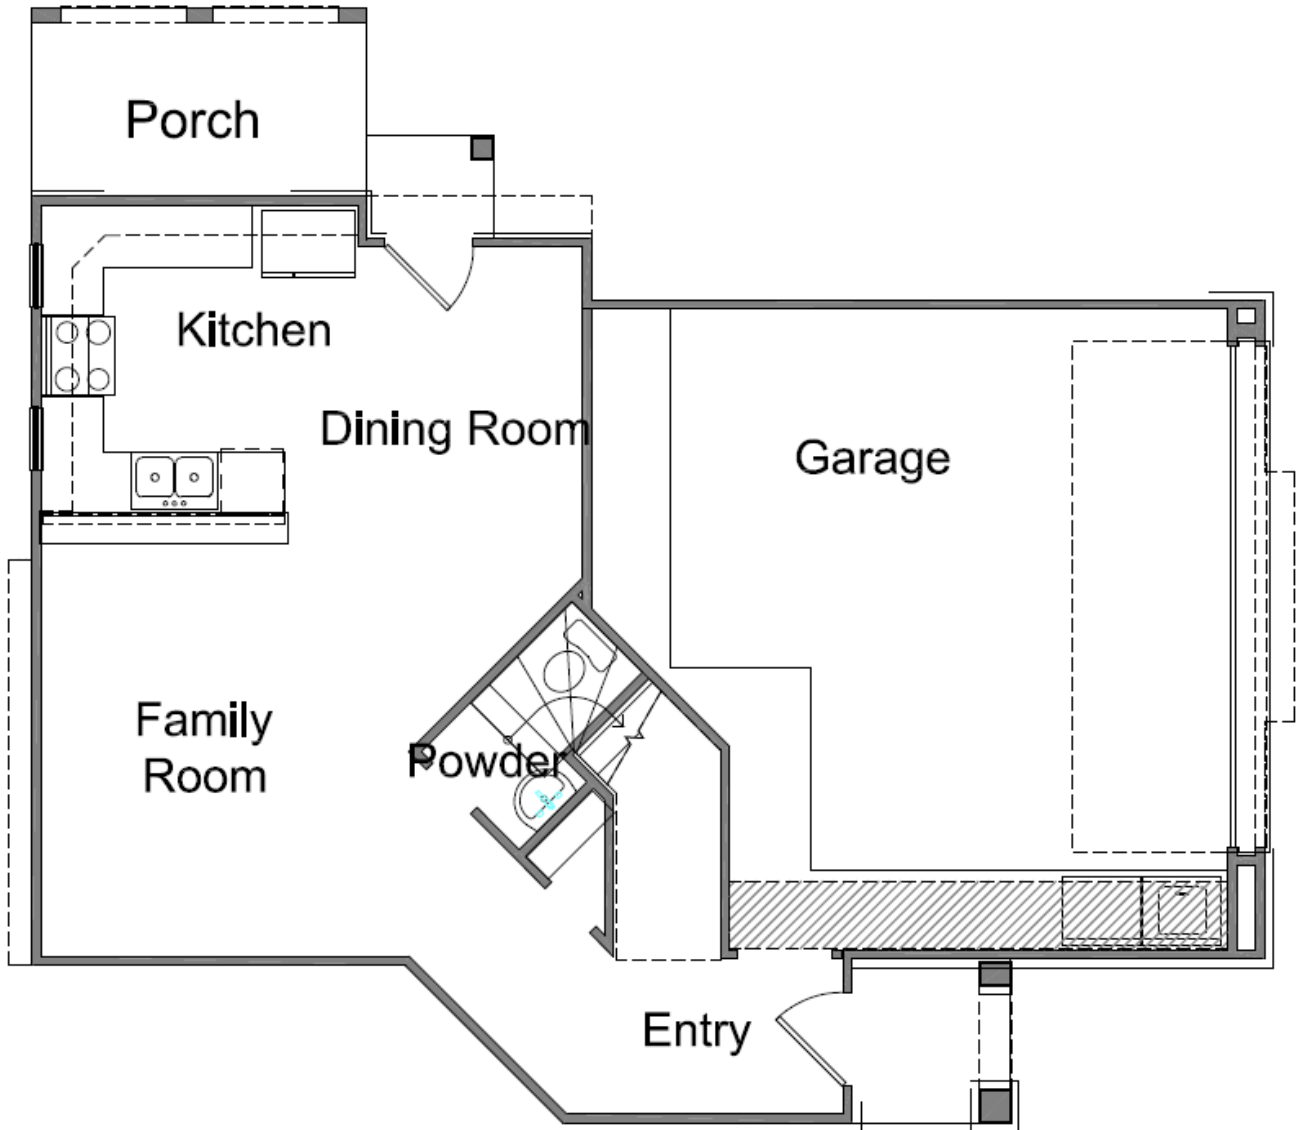

The Cecelia

Stucco walls give this beautiful two-story home a great southwestern feel.

Sq Ft: **1350** - Sq Meters: **125.42** - Bedrooms: **3** - Bathrooms: **2.5** - Garages: **2** - **Two Story**

First Floor

Second Floor

First Floor

Second Floor