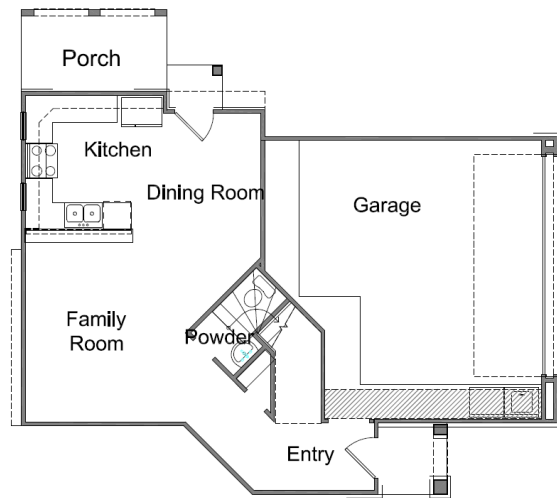

The Cecelia

Stucco walls give this beautiful two-story home a great southwestern feel.

Sq Ft: **1350** - Sq Meters: **125.42** - Bedrooms: **3** - Bathrooms: **2.5** - Garages: **2** - **Two Story**

First Floor

Second Floor

First Floor

Second Floor